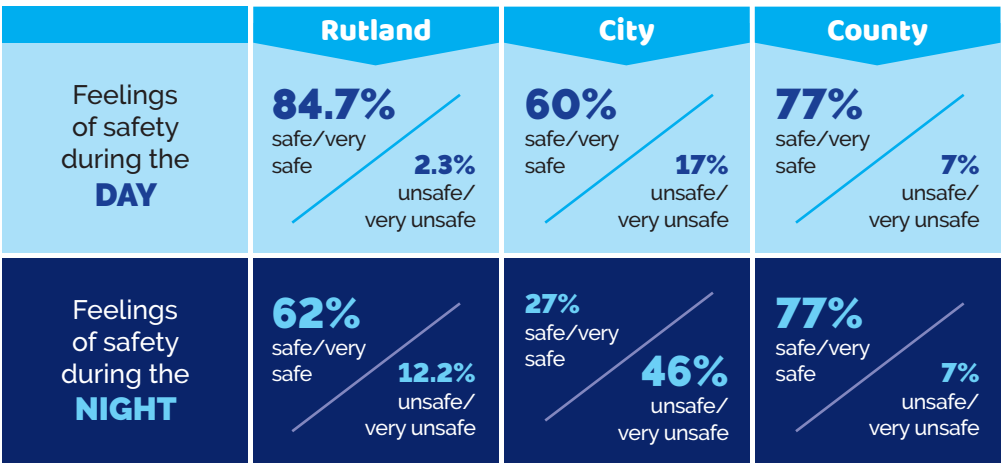

FEELING SAFE - You said: