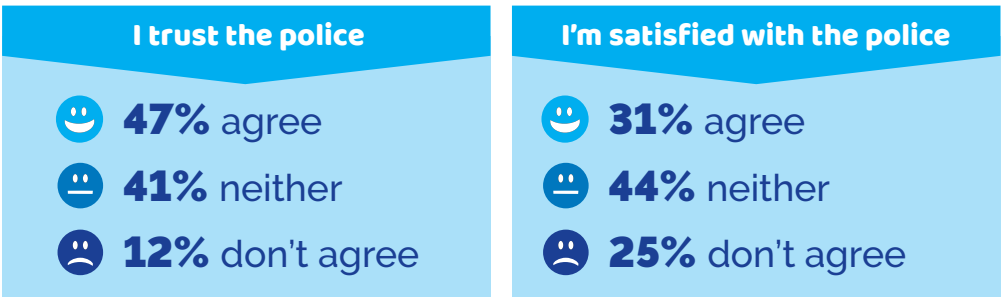

Your Priorities

- Speeding and Road Safety • Drug Related Crime
- Burglary/Theft • Anti-social Behaviour • Visibility & Response Times • Rural Crime • Violence against Women and Girls (Sexual Assault) • Violent Crime
- Cybercrime • Street Crime

TRUST AND SATISFACTION - You said: